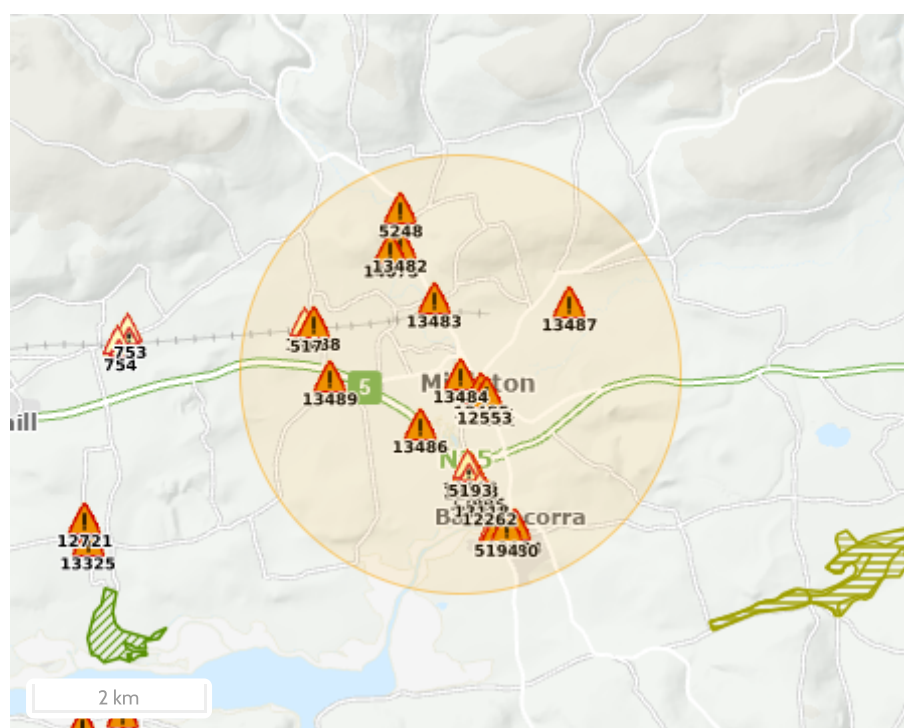

## National Flood Hazard Mapping Report

# A.1 National Flood Hazard Mapping Reports

Please see National Flood Hazard Mapping Reports overleaf.

Report Produced: 26/11/2025 9:17

This Past Flood Event Summary Report summarises all past flood events within 2.5 kilometres of the map centre.

## Map Legend

- Single Flood Event
- Recurring Flood Event
- Past Flood Event Extents
- Drainage Districts Benefited Lands\*
- Land Commission Benefited Lands\*
- Arterial Drainage Schemes Benefited Lands\*

\* Important: These maps do not indicate flood hazard or flood extent. Their purpose and scope is explained on Floodinfo.ie